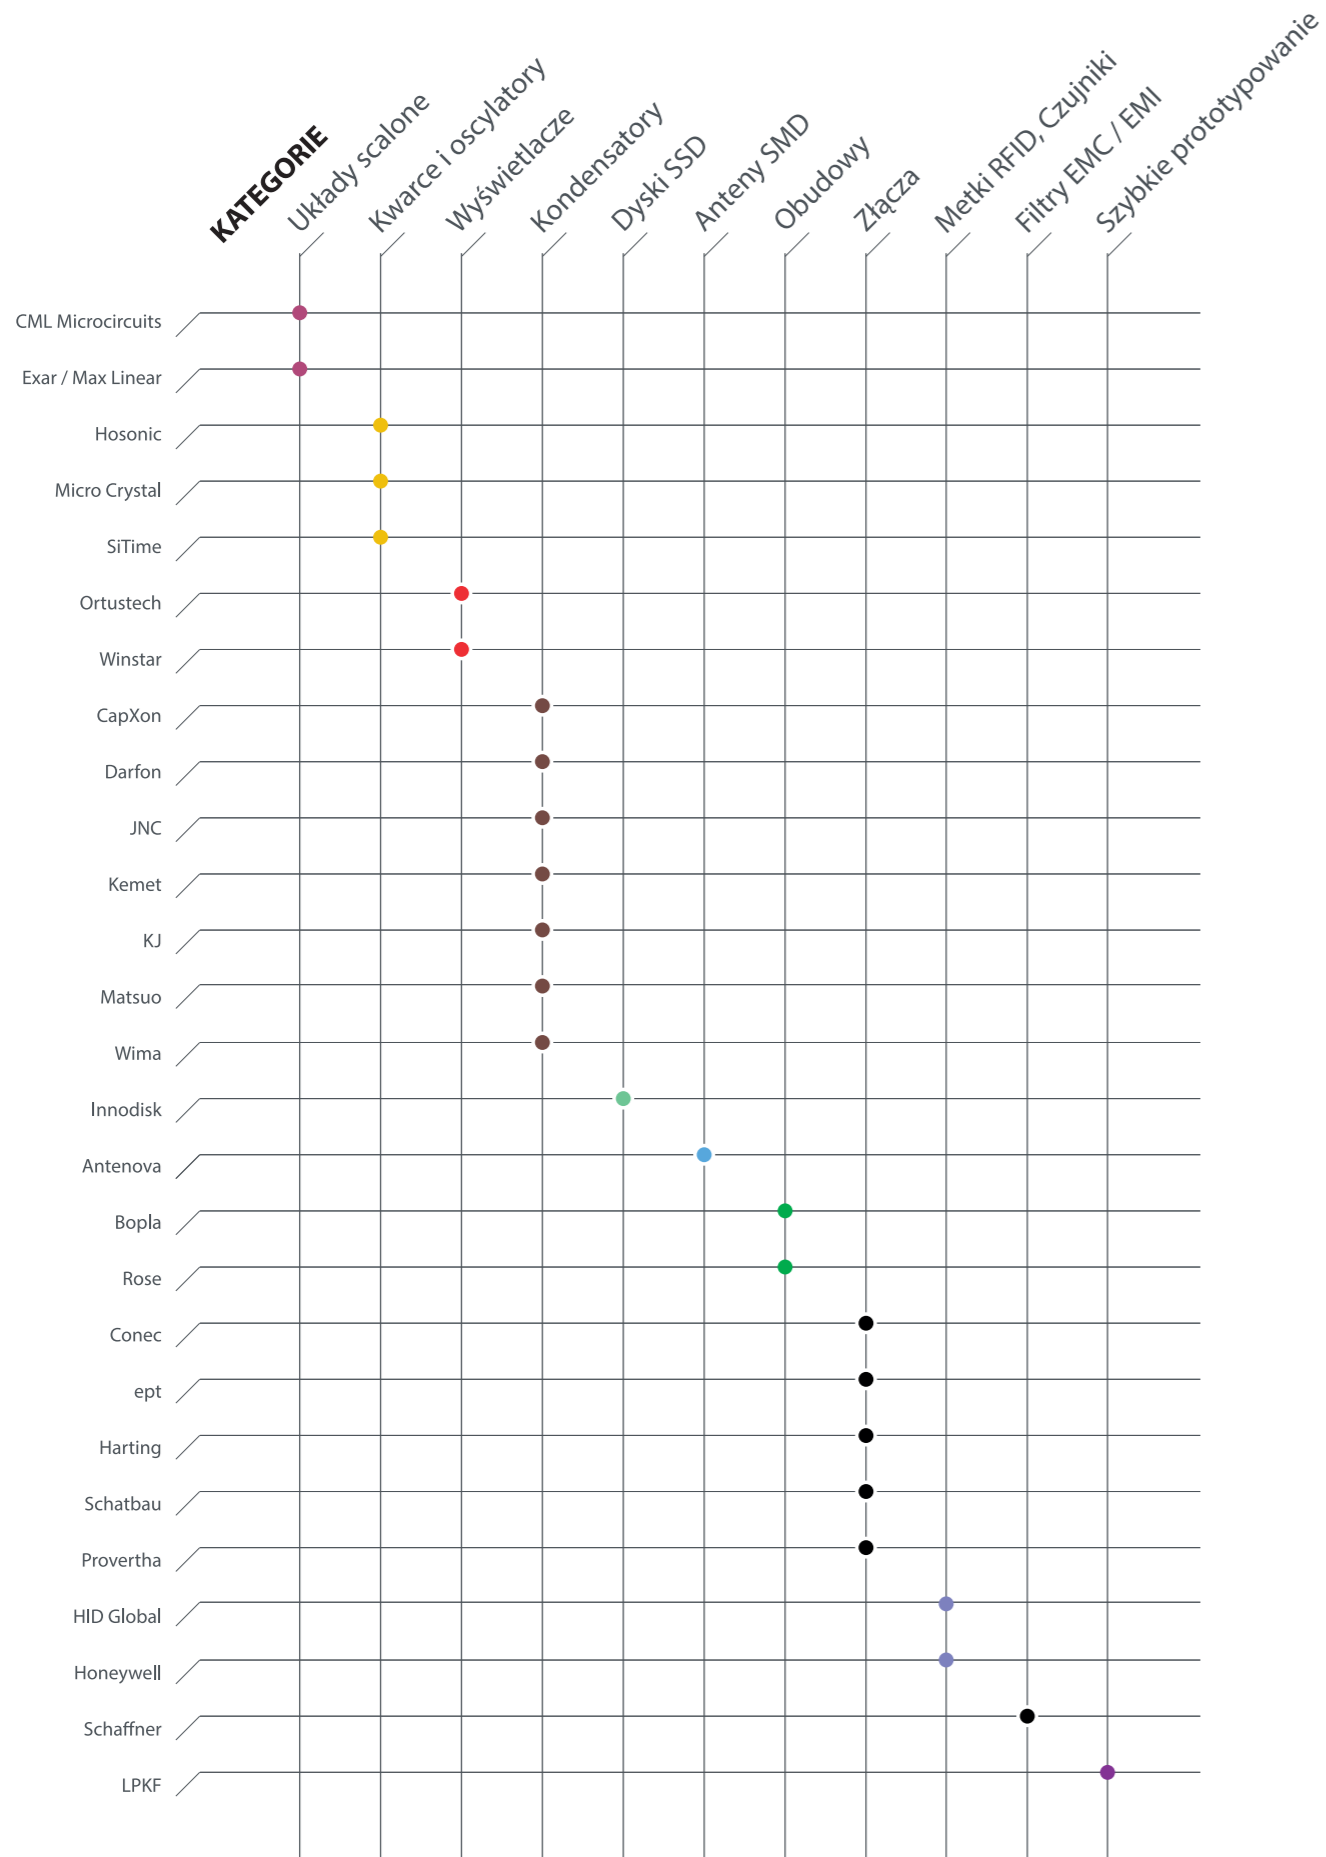

www.spezial.pl

Nowość!

CapXon

DARFON

KEMET
CHARGED®

innodisk

antenova®

CONEC®
TECHNOLOGY IN CONNECTORS™

ept

PROVERTHA®
CONNECTORS, CABLES & SOLUTIONS

CML Microcircuits
COMMUNICATION SEMICONDUCTORS

EXAR
Is Now A Part of
MAXLINEAR

Hosonic

MC
MICRO CRYSTAL SWITZERLAND

SiTime®

ORTUSTECH

WINSTAR

HID®

Honeywell

SCHAFFNER
shaping electrical power

ROSE
A Phoenix Mecano Company

BOPLA
A Phoenix Mecano Company

LPKF
Laser & Electronics

Nowość!

Nowość!

spezial electronic